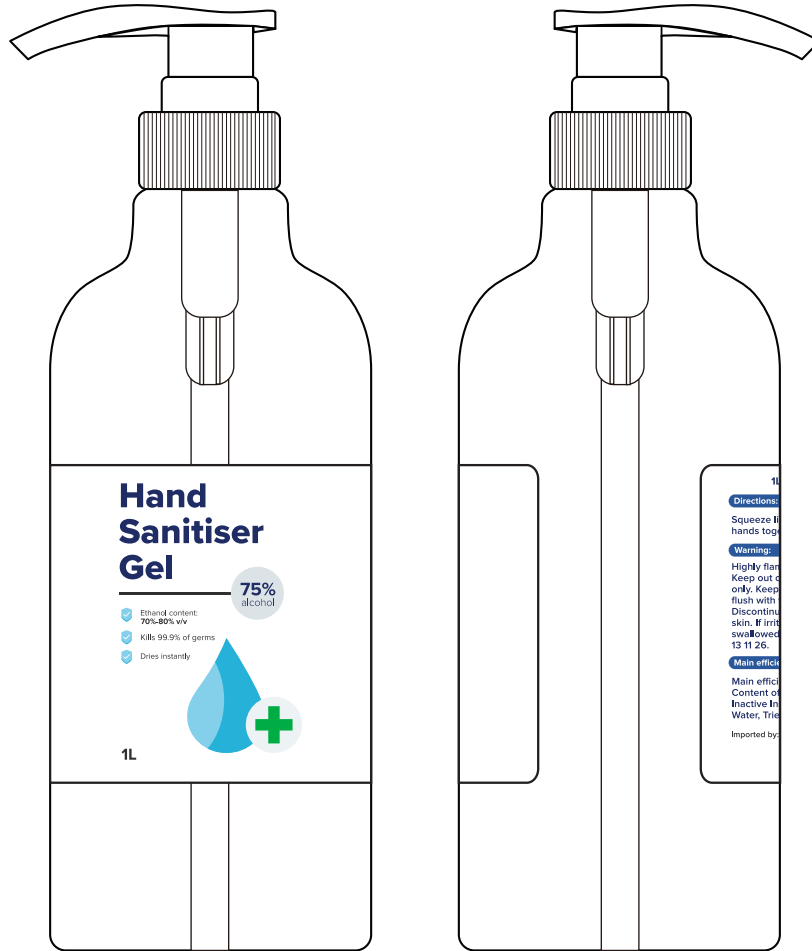

Product:
 Product Size: 95.4x 250 mm
 Decoration Options: print

*The expiry date depends on the date of production, and it will change accordingly.

Shown at 50% actual size

Print size: 229mm(W) x 84mm(H)
 Shown at 70% actual size

- Knife line
- safe print area
- Bleed area